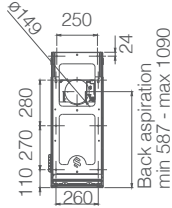

Filtering
min 830 - max 1250

Duct-out

min 830 - max 1170

min 121.5
max 181.5

MIN 22 - MAX 82

INSTALLATION WITHOUT
UPPER TELESCOPIC TUBE