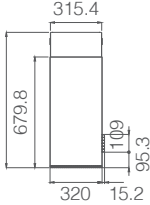

Filtering
min 830 - max 1250

Duct-out

min 830 - max 1170

min 121.5
max 181.5

MIN 22 - MAX 82

INSTALLATION WITHOUT
UPPER TELESCOPIC TUBE