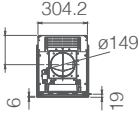

Filtering
min 830 - max 1250

Duct-out

min 830 - max 1170

min 121.5
max 181.5

MIN 22 - MAX 82

INSTALLATION WITHOUT
UPPER TELESCOPIC TUBE