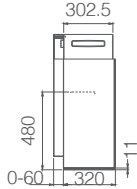

Filtering
min 830 - max 1250

Duct-out

min 830 - max 1170

min 121.5
max 181.5

MIN 22 - MAX 82

INSTALLATION WITHOUT
UPPER TELESCOPIC TUBE