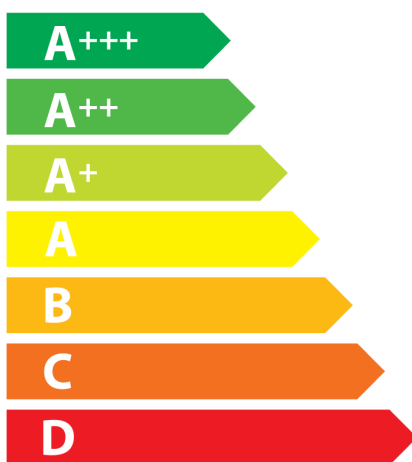

ENERG
енергия · ενέργεια

Elica

E023GII-012-001

41
kWh/annum

A circular icon containing a three-bladed fan symbol.

A B C D E F G

An icon of a standard incandescent light bulb.

A B C D E F G

An icon showing water droplets falling from a horizontal surface.

A B C D E F G

An icon of a speaker with sound waves.

66dB

65/2014