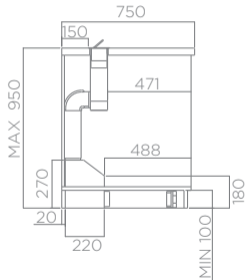

version for top
< 600 mm

version for top
> 600 mm

Cutting dimensions: 832x102 mm