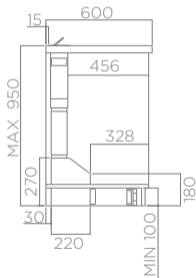

version for top
< 600 mm

version for top
> 600 mm

Cutting dimensions: 832x102 mm